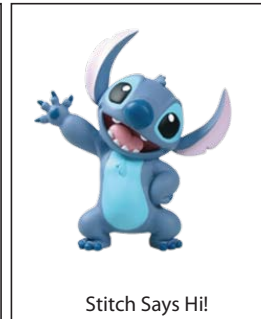

Character Line Up

Bumblebee
Winnie the Pooh

Winnie the Pooh
Loves Hunny

Devil Tigger

Donkey-Eared
Pinocchio

Chicken Little
in Fear

Mike Wazowski
Thumbs Up

Boo in
Monster Costume

Chip & Dale
Going Nuts

Elvis Stitch

Stitch Says Hi!

Cinderella
& Suzy

Snow White
& Forest Friend

Dumbo
& Timothy Q Mouse

Mickey Mouse
"Stuffed Toy"

Donald Duck
"Stuffed Toy"

Classic
Mickey Mouse

Classic
Minnie Mouse

Witch
Minnie Mouse

Pirate
Mickey Mouse

Pirate
Pluto

Painter
Donald Duck

Daisy Duck
Shopping

Devil
Donald Duck