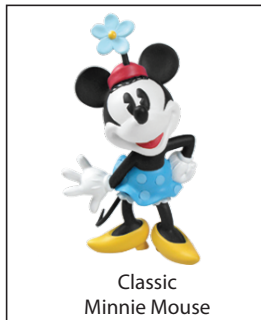

Character Line Up

Bumblebee
Winnie the Pooh

Winnie the Pooh
Loves Hunny

Devil Tigger

Donkey-Eared
Pinocchio

Chicken Little
in Fear

Mike Wazowski
Thumbs Up

Boo in
Monster Costume

Chip & Dale
Going Nuts

Elvis Stitch

Stitch Says Hi!

Cinderella
& Suzy

Snow White
& Forest Friend

Dumbo
& Timothy Q Mouse

Mickey Mouse
"Stuffed Toy"

Donald Duck
"Stuffed Toy"

Classic
Mickey Mouse

Classic
Minnie Mouse

Witch
Minnie Mouse

Pirate
Mickey Mouse

Pirate
Pluto

Painter
Donald Duck

Daisy Duck
Shopping

Devil
Donald Duck