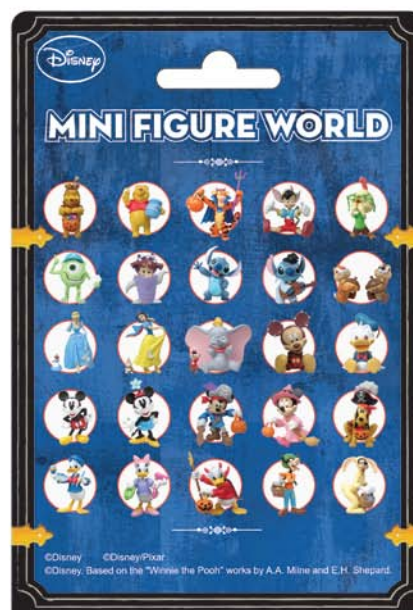

Character Line Up

Bumblebee
Winnie the Pooh

Winnie the Pooh
Loves Hunny

Devil Tigger

Donkey-Eared
Pinocchio

Chicken Little
in Fear

Mike Wazowski
Thumbs Up

Boo in
Monster Costume

Classic
Mickey Mouse

Classic
Minnie Mouse

Witch
Minnie Mouse

Pirate
Mickey Mouse

Pirate
Pluto

Painter
Donald Duck

Daisy Duck
Shopping

Devil
Donald Duck

Scarecrow
Goofy

Easter Bunny
Goofy

Product Packaging

Specifications

Size: 3 - 4.5 inch

Material: PVC

Finishing: Matte

Packaging: Window Box + Inner Card

Inner Backdrop

3.5 Inches

Figurine

Name Label

Packaging

Front

Side

Back