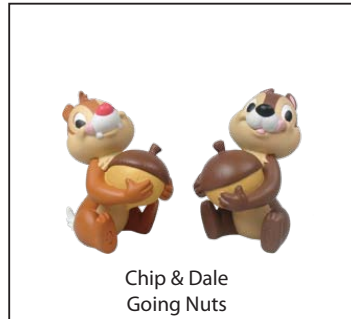

Character Line Up

Bumblebee
Winnie the Pooh

Winnie the Pooh
Loves Hunny

Devil Tigger

Donkey-Eared
Pinocchio

Chicken Little
in Fear

Mike Wazowski
Thumbs Up

Boo in
Monster Costume

Chip & Dale
Going Nuts

Elvis Stitch

Stitch Says Hi!

Cinderella
& Suzy

Snow White
& Forest Friend

Dumbo
& Timothy Q Mouse

Mickey Mouse
"Stuffed Toy"

Donald Duck
"Stuffed Toy"